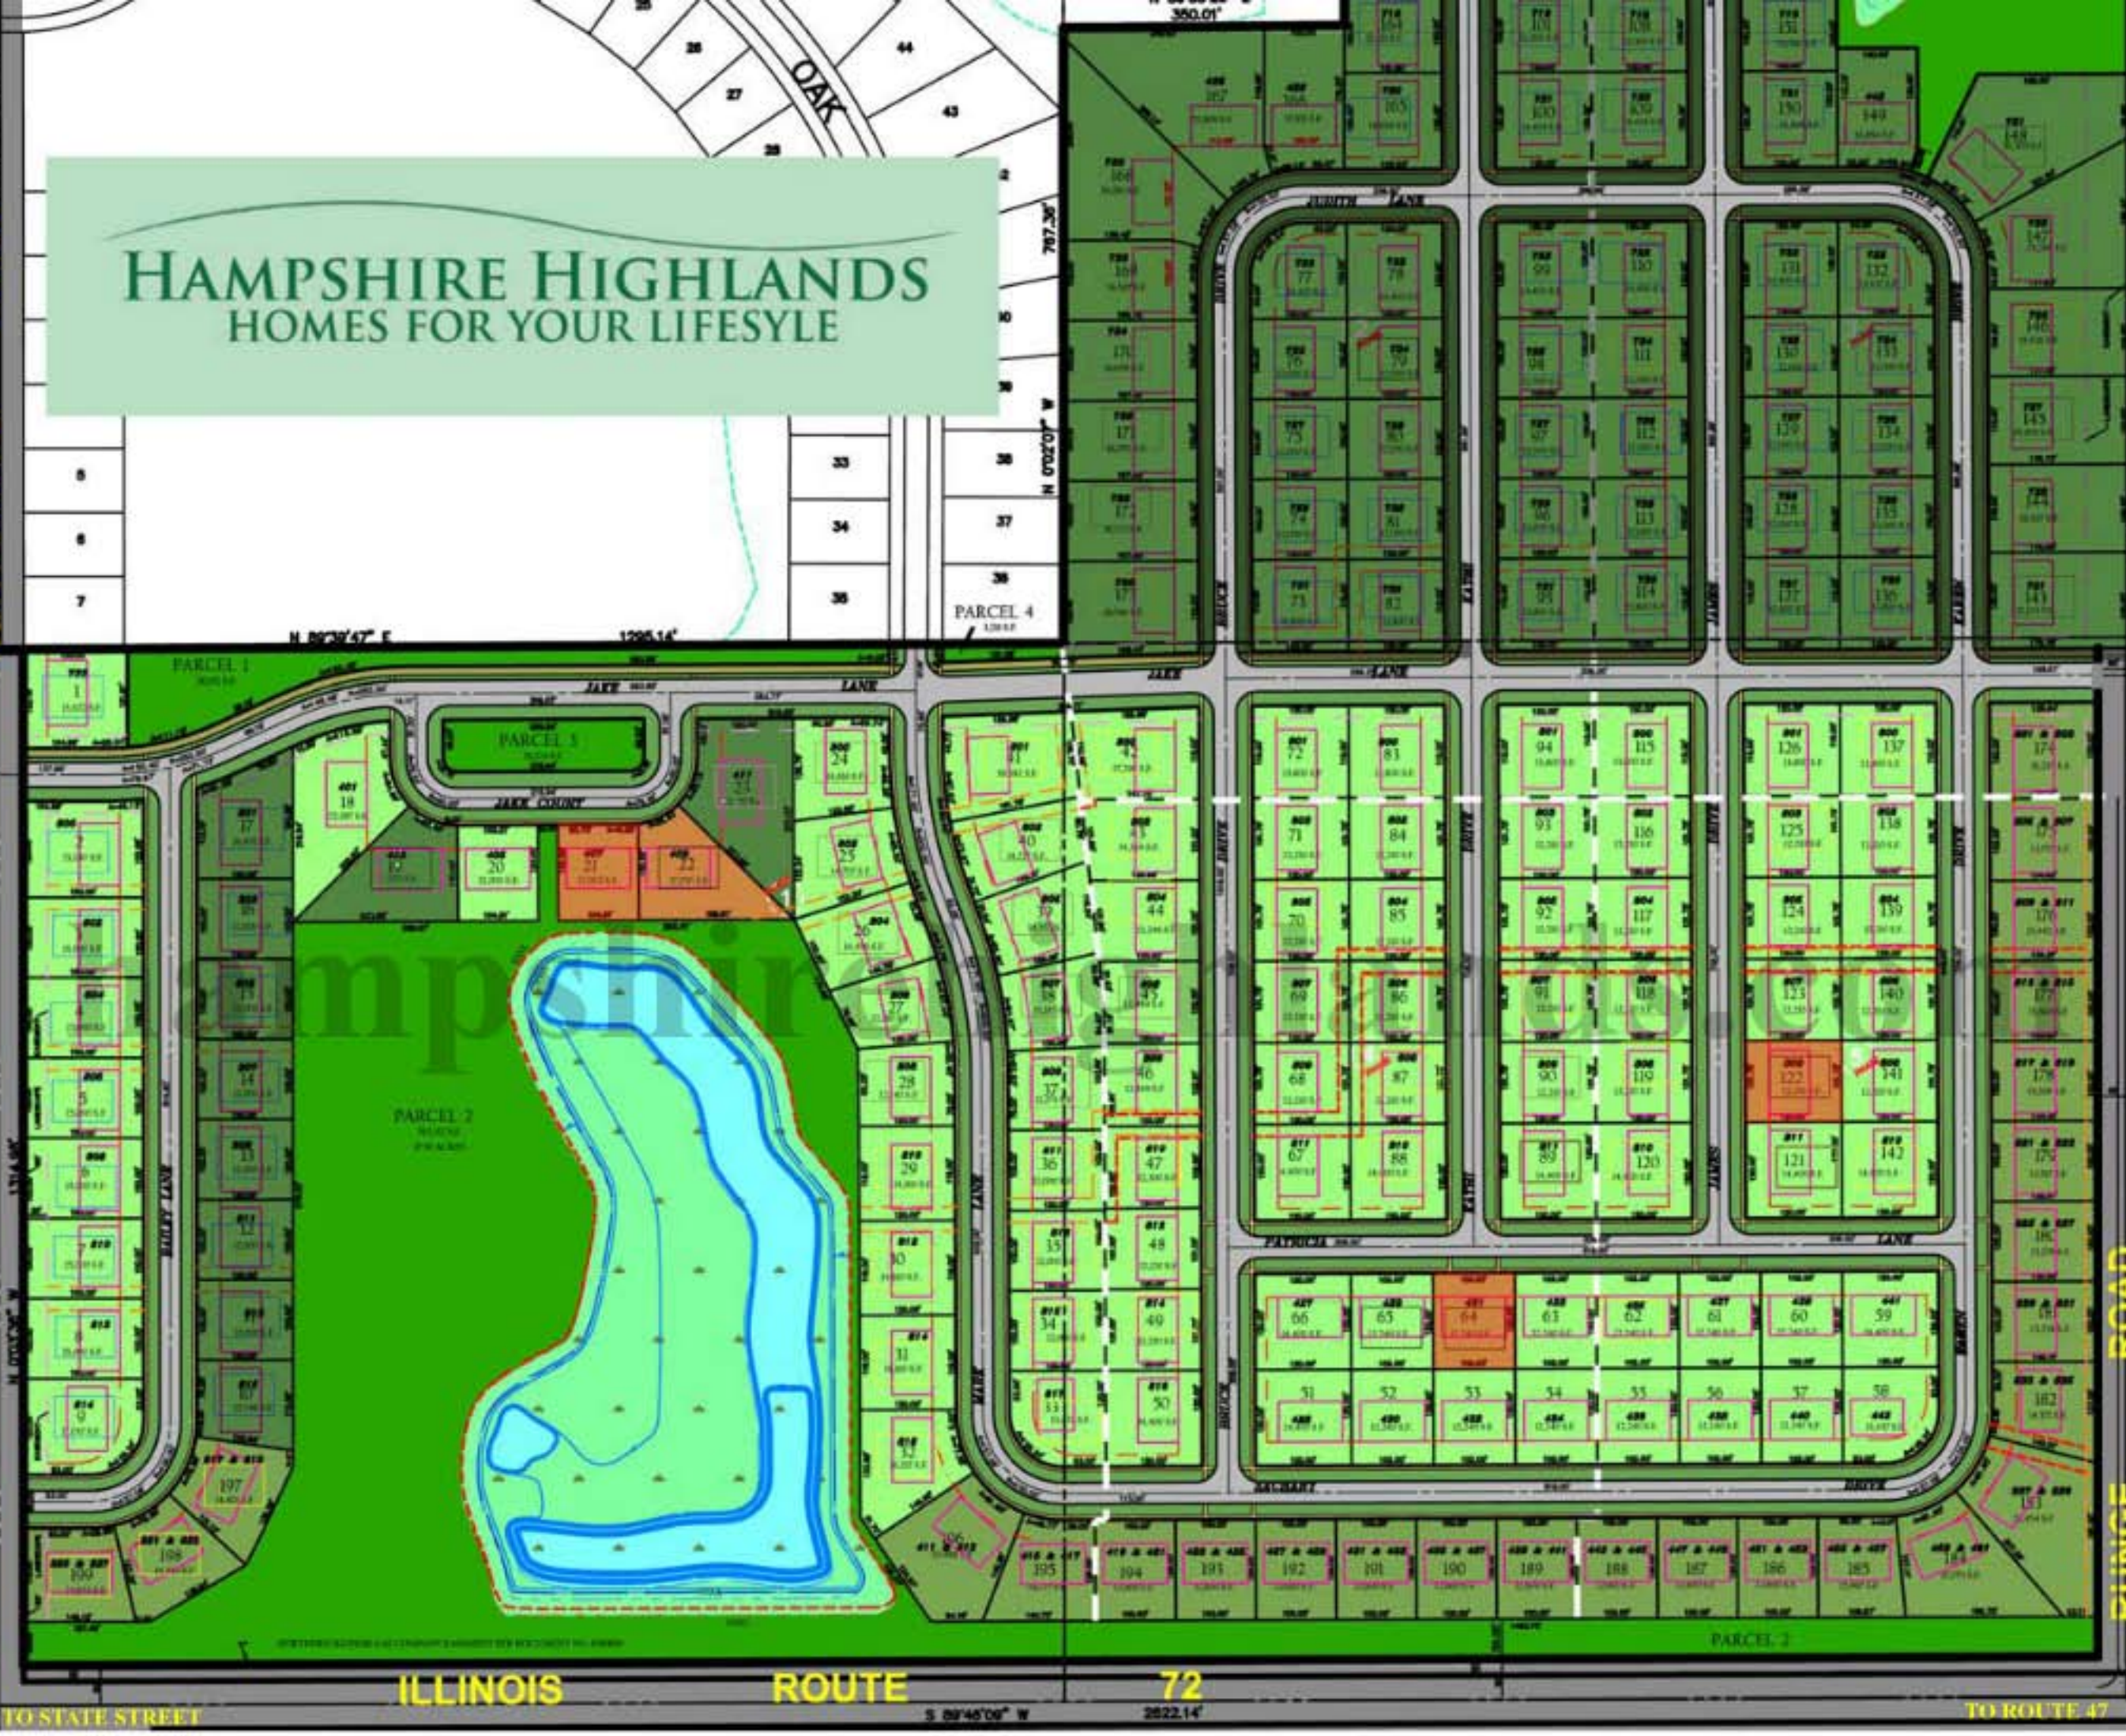

CENTENNIAL DRIVE

HAMPSHIRE HIGHLANDS HOMES FOR YOUR LIFESTYLE

RUNGE ROAD

TO STATE STREET

ILLINOIS

ROUTE

72

TO ROUTE 47

S 09°46'00" W 2022.14'